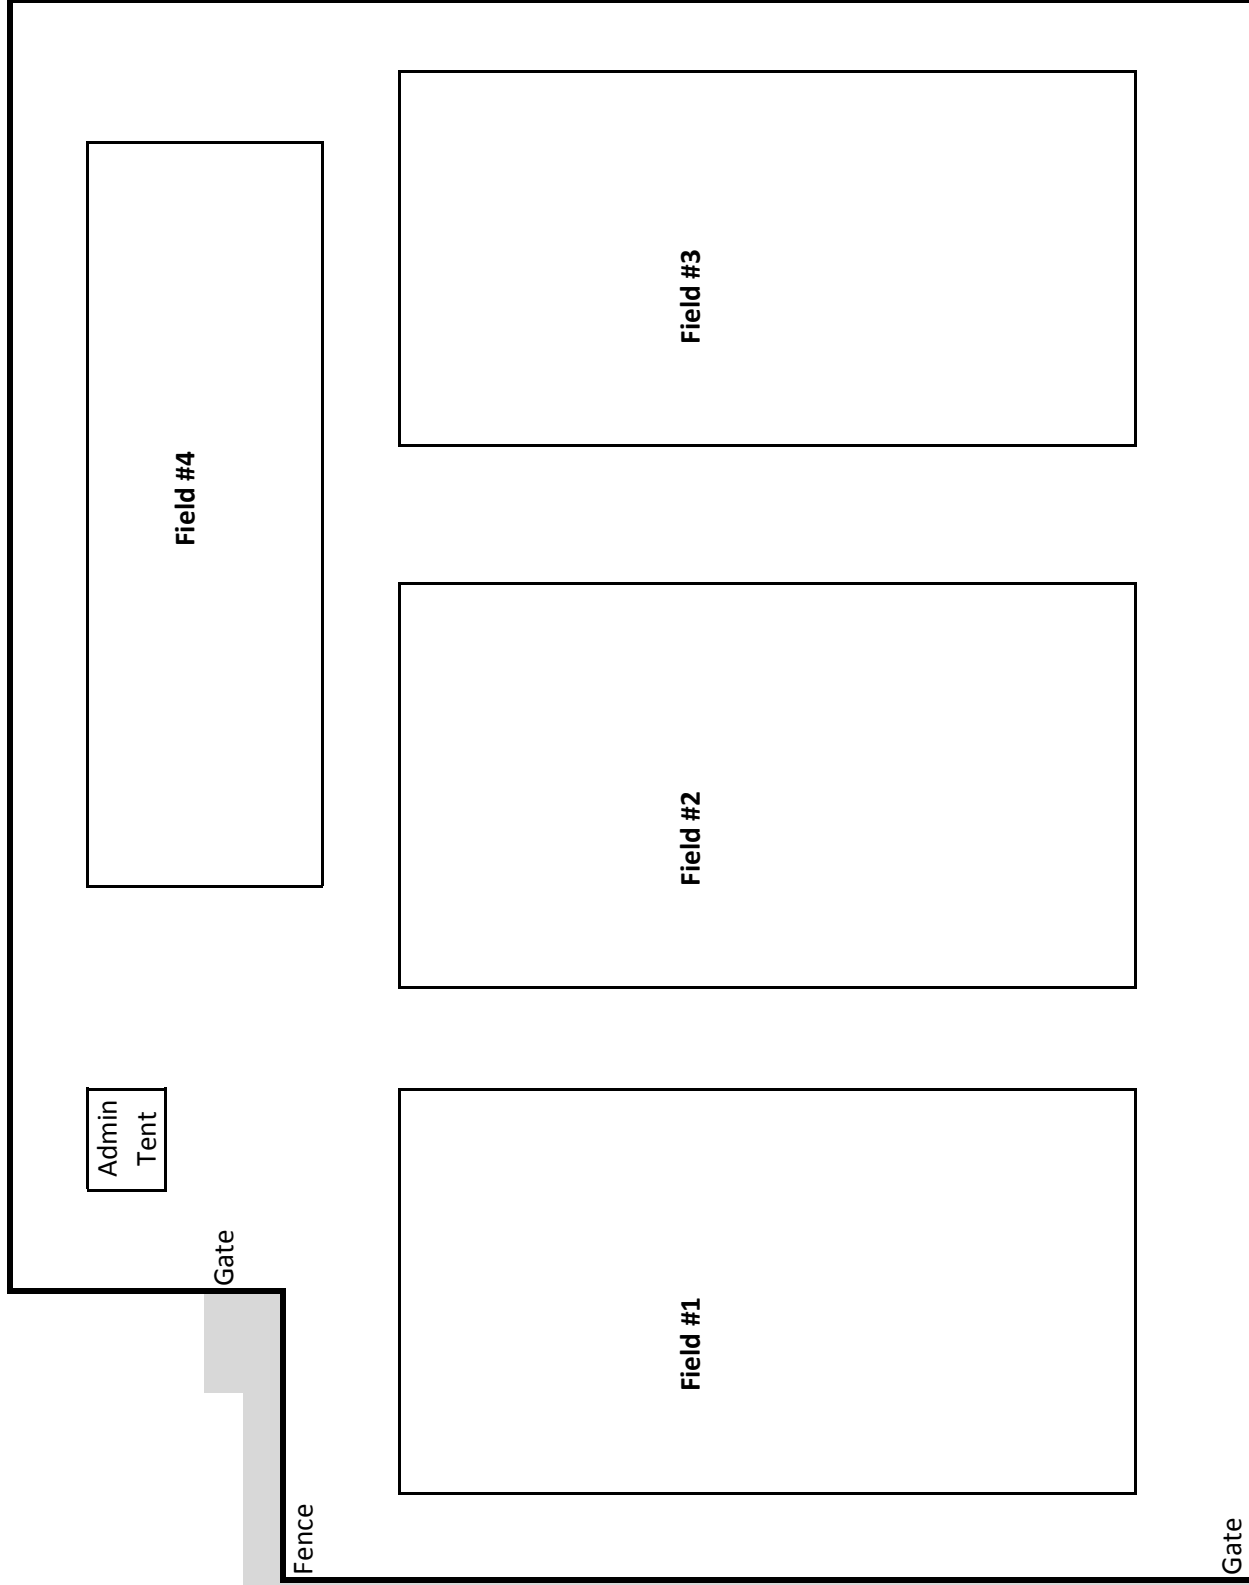

Meadowmount fields layout

Path
from
Rashkis
Elem.
(parking)